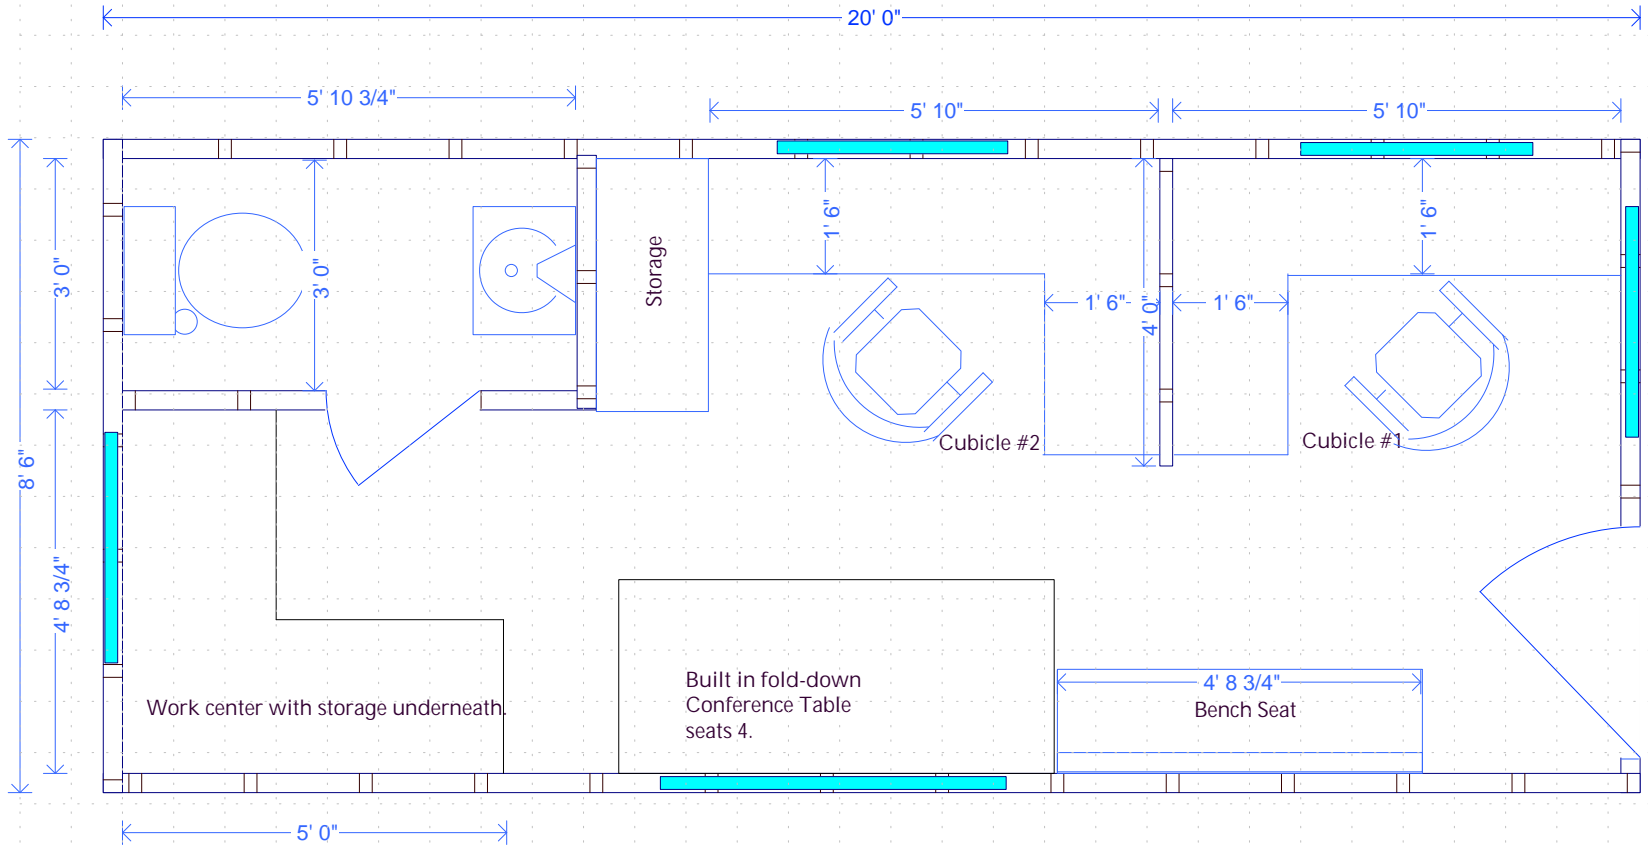

The Compact Mobile Office

The Compact Mobile Office is a productivity center on the move. It is well insulated overhead, underneath and on all 4 walls using sound deadening material to help eliminate outside noise from intruding. It comes with a nice half bath complete with quality commode and a bath sink. It comes in your choice of 2 layouts: 2 office with work center, or 3 offices. Both versions have storage for office supplies. The work center version has a large storage space under the work top. There is a comfortable bench seat by the entrance and a built-in conference table that folds down against the wall for convenient storage. It comes to you ready to use, turnkey. It is plumbed and wired for 110 volts AC with plenty of outlets and USB charging ports. The trailer has electronic braking assist and breakaway detection that automatically stops the trailer if it is disconnected from the tow vehicle. Available options include an instant water heater/fuel pack and a high-efficiency heat pump for heating and air conditioning.