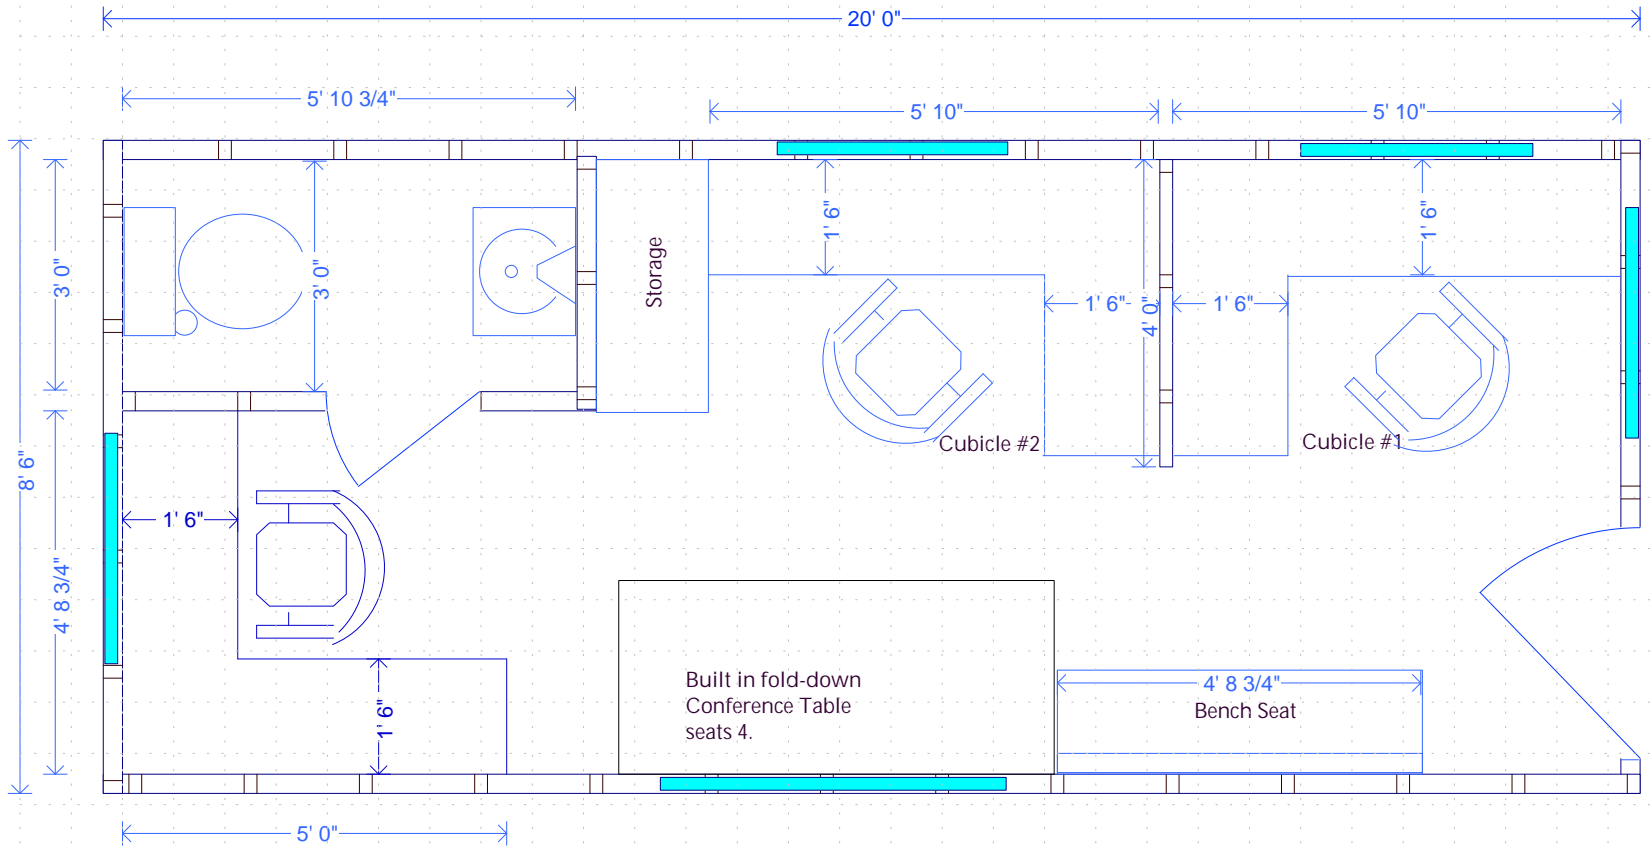

The Compact Mobile Office

The Compact Mobile Office is a productivity center on the move. It is well insulated overhead, underneath and on all 4 walls using sound deadening material to help eliminate outside noise from intruding. It comes with a nice half bath complete with quality commode and a bath sink. It comes in your choice of 2 layouts: 2 office with work center, or 3 offices. Both versions have storage for office supplies. The work center version has a large storage space under the work top. There is a comfortable bench seat by the entrance and a built-in conference table that folds down against the wall for convenient storage. It comes to you ready to use, turnkey. It is plumbed and wired for 110 volts AC with plenty of outlets and USB charging ports. The trailer has electronic braking assist and breakaway detection that automatically stops the trailer if it is disconnected from the tow vehicle. Available options include an instant water heater/fuel pack and a high-efficiency heat pump for heating and air conditioning.