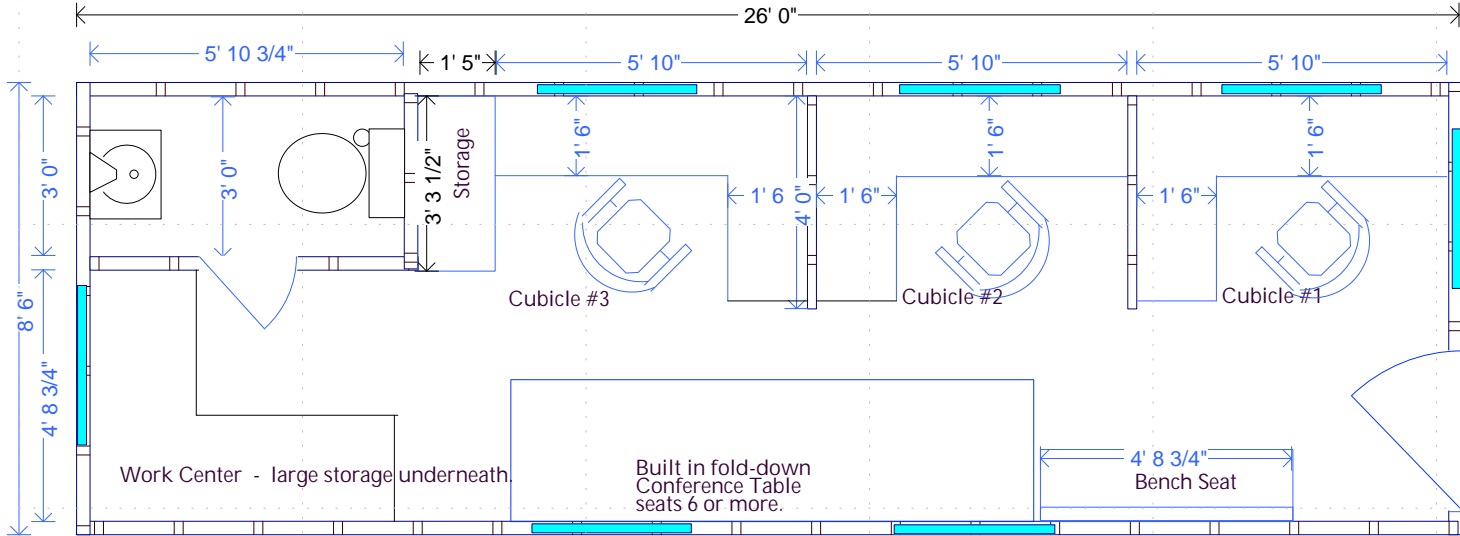

The Compact Mobile Office, Model 1, 26 feet long
Work Center Version

The Compact Mobile Office is a productivity center on the move. It is well insulated overhead, underneath and on all 4 walls using sound deadening material to help eliminate outside noise from intruding. It comes with a nice half bath complete with quality commode and a bath sink. It comes in your choice of 2 layouts: 3 office with work center, or 4 offices. Both versions have storage for office supplies. The work center version has a large storage space under the work top. There is a roomy bench seat by the entrance and a large built-in conference table that folds down against the wall for convenient storage. It comes to you ready to use, turnkey. It is plumbed and wired for 110 volts AC with plenty of outlets and USB charging ports. The trailer has electronic braking assist and breakaway detection that automatically stops the trailer if it is disconnected from the tow vehicle. Available options include an instant water heater/fuel pack and a high-efficiency heat pump for heating and air conditioning.