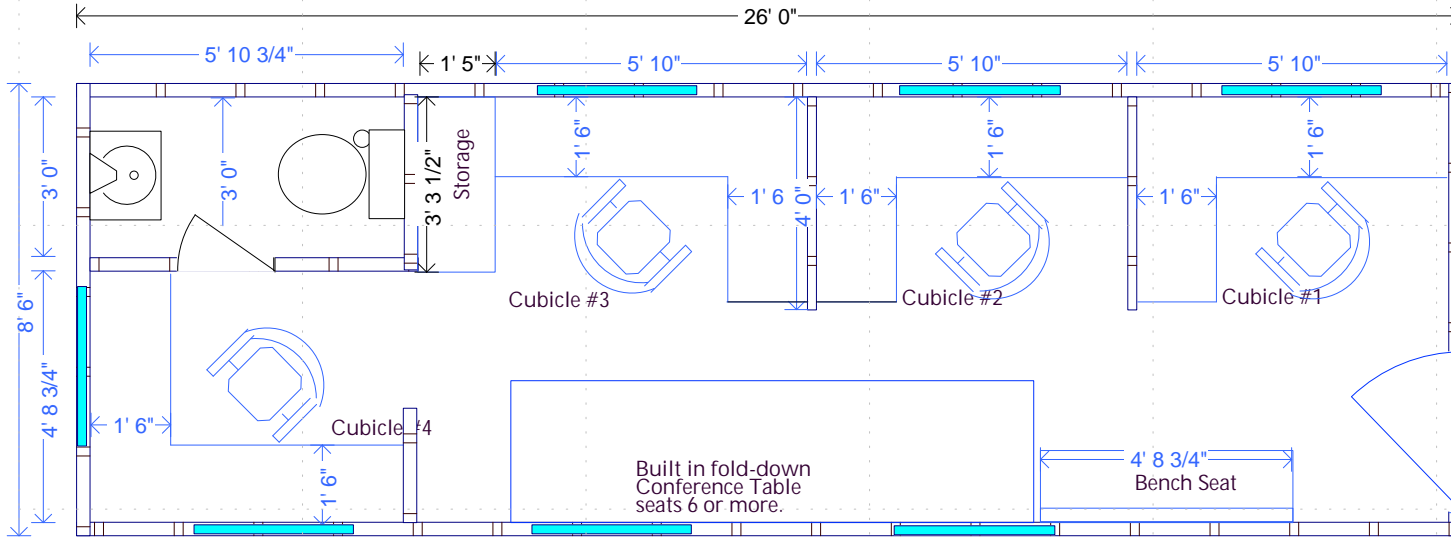

The Compact Mobile Office, Model 2, 26 feet long
4 Office Version

The Compact Mobile Office is a productivity center on the move. It is well insulated overhead, underneath and on all 4 walls using sound deadening material to help eliminate outside noise from intruding. It comes with a nice half bath complete with quality commode and a bath sink. It comes in your choice of 2 layouts: 3 office with work center, or 4 offices. Both versions have storage for office supplies. The work center version has a large storage space under the work top. There is a roomy bench seat by the entrance and a large built-in conference table that folds down against the wall for convenient storage. It comes to you ready to use, turnkey. It is plumbed and wired for 110 volts AC with plenty of outlets and USB charging ports. The trailer has electronic braking assist and breakaway detection that automatically stops the trailer if it is disconnected from the tow vehicle. Available options include an instant water heater/fuel pack and a high-efficiency heat pump for heating and air conditioning.