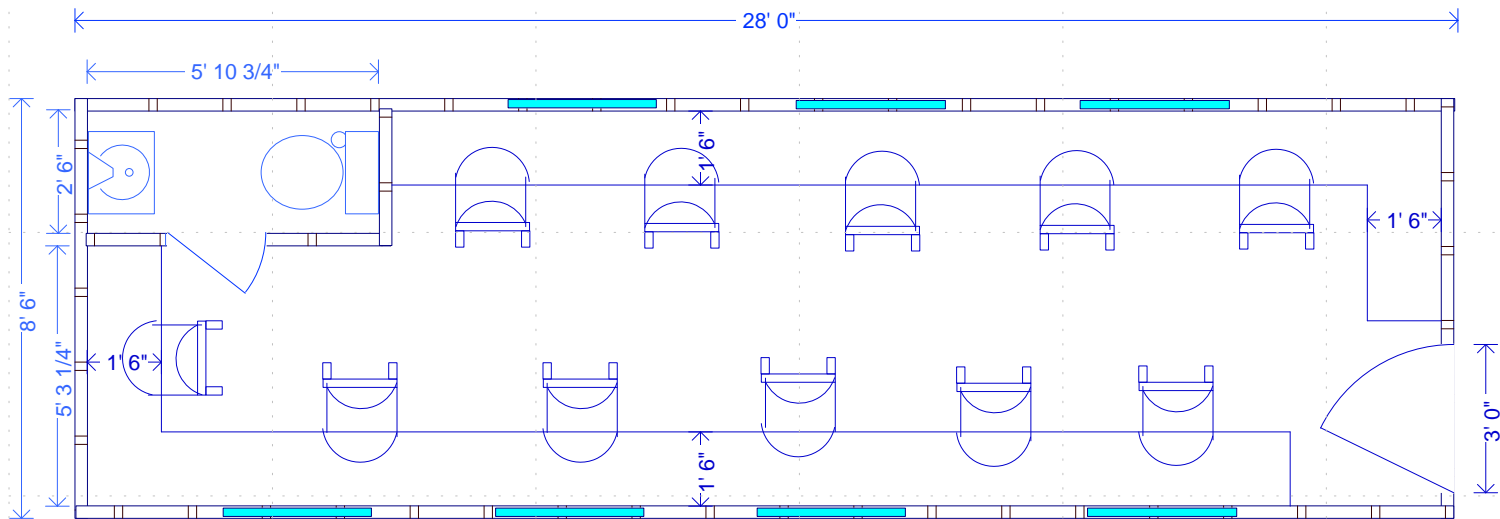

The 28 ft. Mobile Workspace

The 28 foot mobile workspace provides the basic infrastructure for a productive workplace on the move. It provides for basic comfort with a half bath and it is fully insulated for comfort. The insulation also provides significant reduction of exterior sound. The half bath has a commode and a sink for hand washing. An instant water heater and fuel supply is available as an option. Another nice option is a high efficiency Pioneer heat pump which gives both heating and air conditioning. The mobile workspace comes professionally wired for 110 volts AC, with 220 VAC as an available option. Lighting will be per your specification. The mobile workspace can be configured as a machine or woodworking shop, or it can be set up as an office workroom. It can be configured to meet your specific needs, and provides work space for 10 people or more.